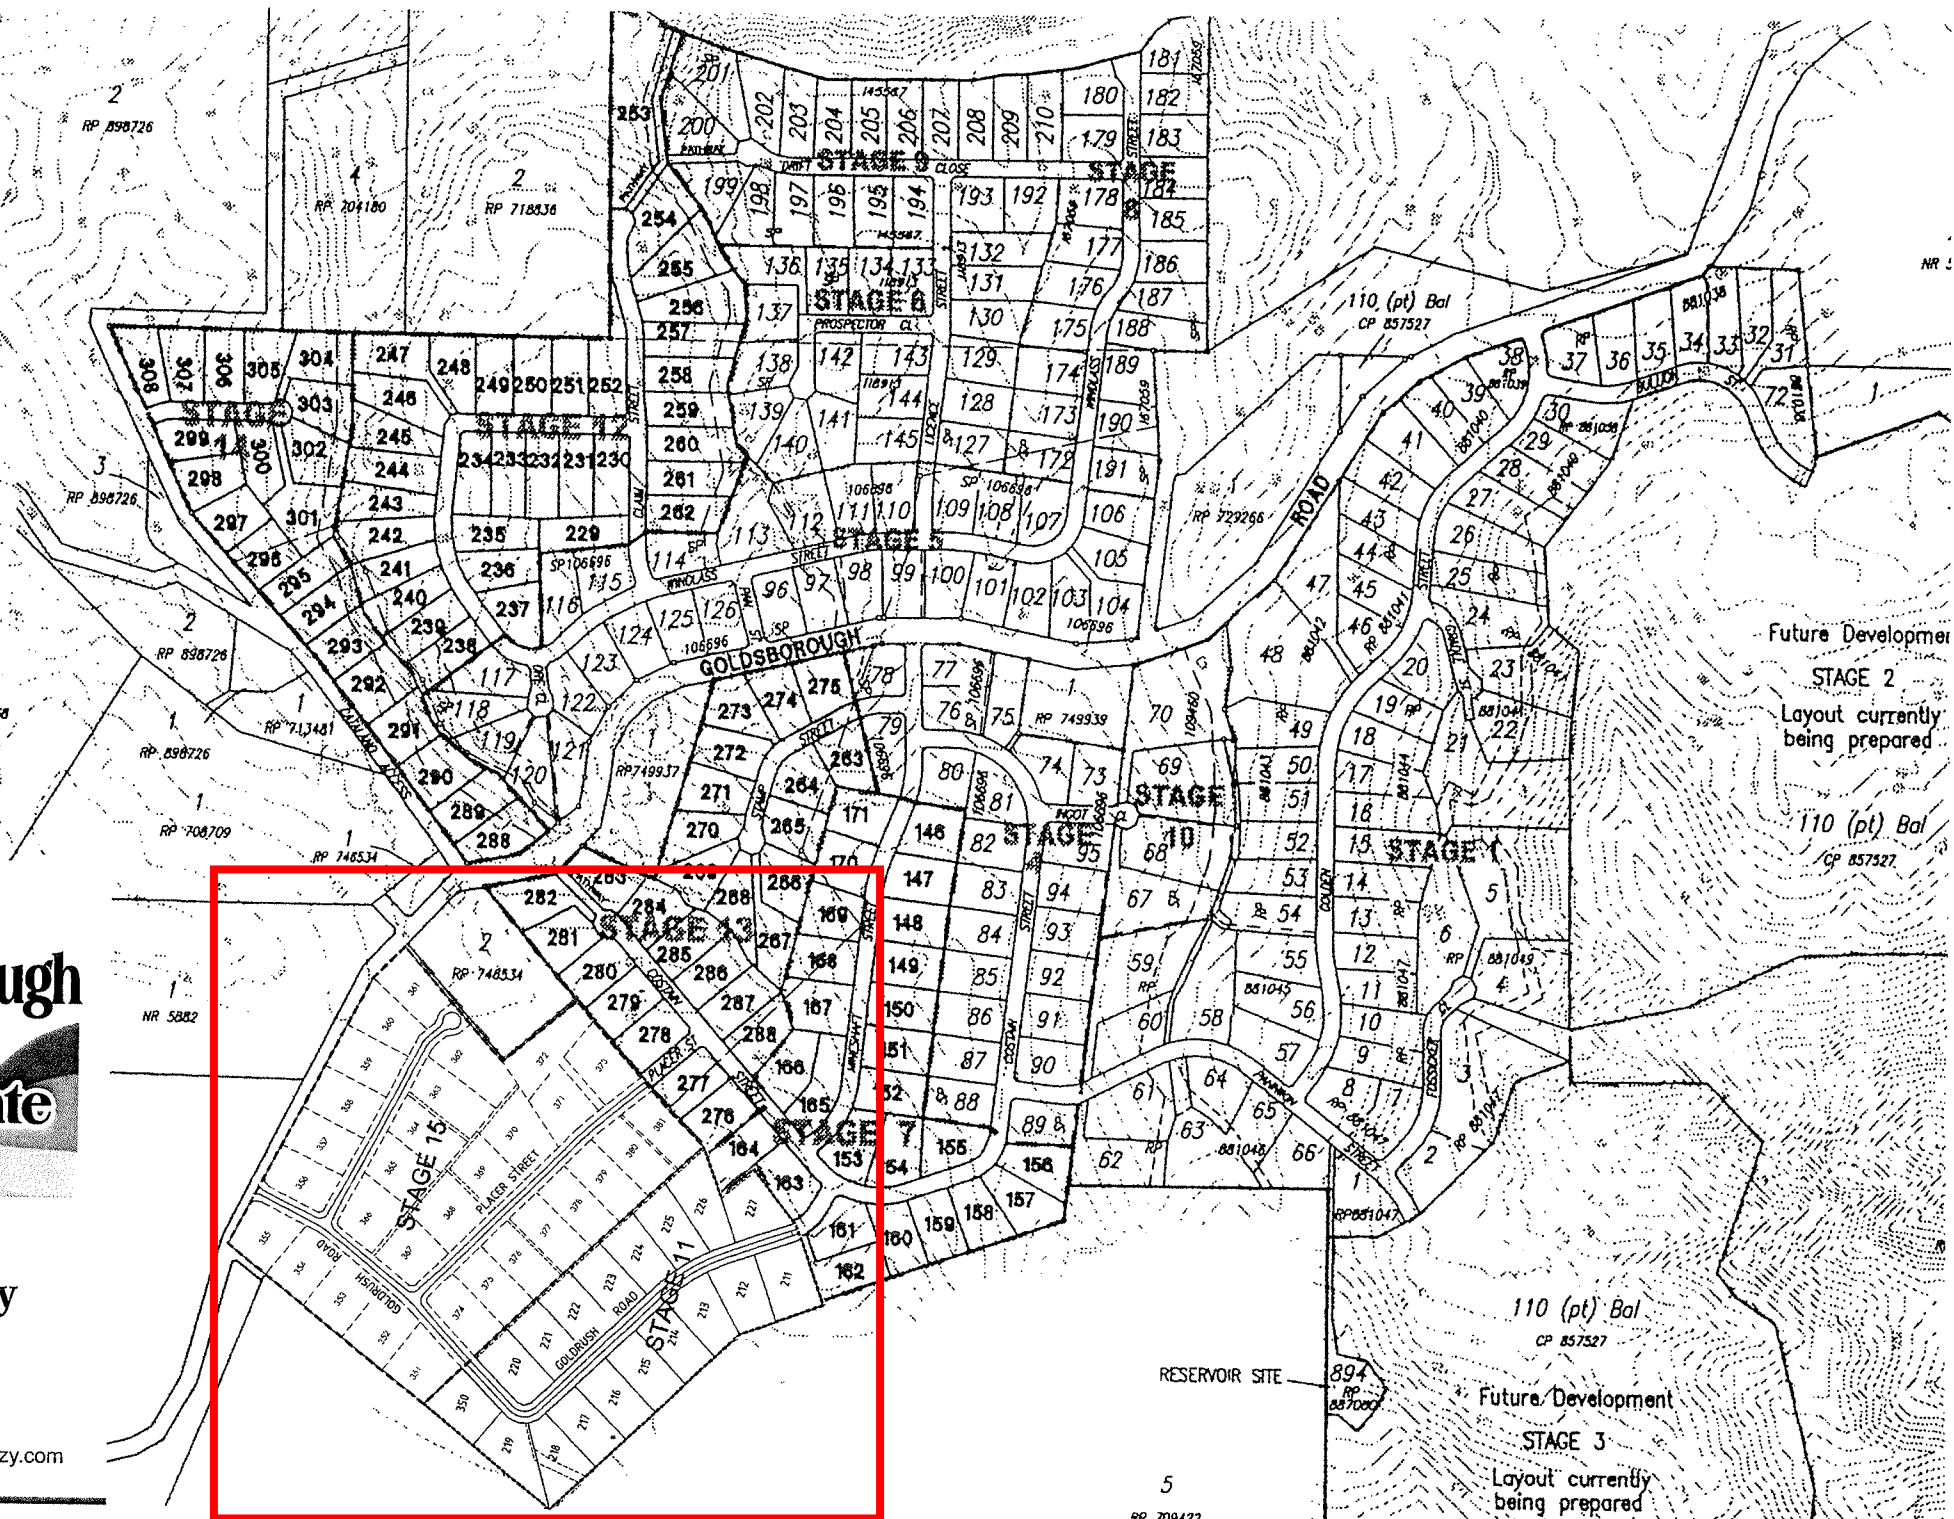

Tim Bratty

hone: 07 4056 1770
ax: 07 4031 6543
lobile: 0414 354 648
mail: realestate@neteezy.com

Future Development
STAGE 2
Layout currently
being prepared
110 (pt) Bal
CP 857327

110 (pt) Bal
CP 857327
Future Development
STAGE 3
Layout currently
being prepared

RESERVOIR SITE